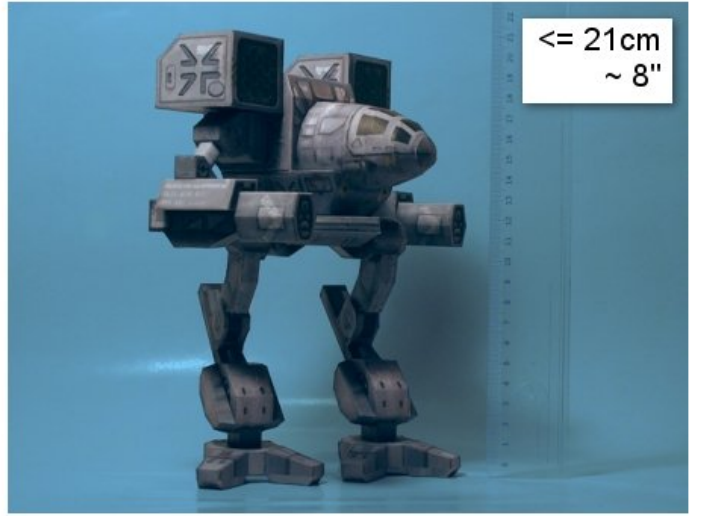

TIMBER WOLF (MADCAT)

Made by Walter in 2007
Visit www.nebulastation.net for more info

v 1.1

1 cm
1 inch

1cm
1inch

1 cm
1 inch

1 cm
1 inch

1cm
1inch