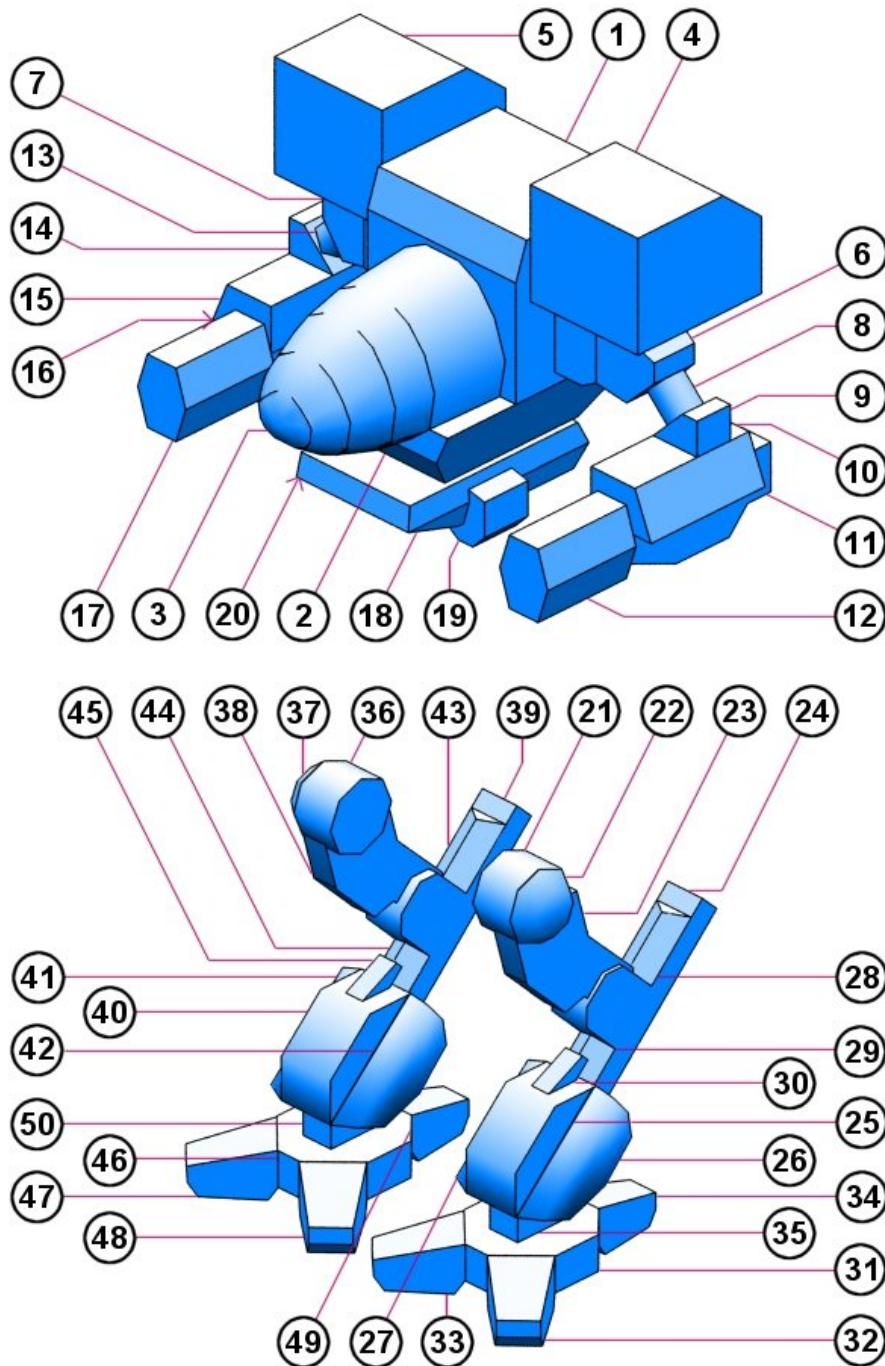

TIMBER WOLF (MADCAT)

Made by Walter in 2007
Visit www.nebulastation.net for more info

v 1.1

1 cm
1 inch

1cm
1inch

1 cm
1 inch

1 cm
1 inch

1cm
1inch