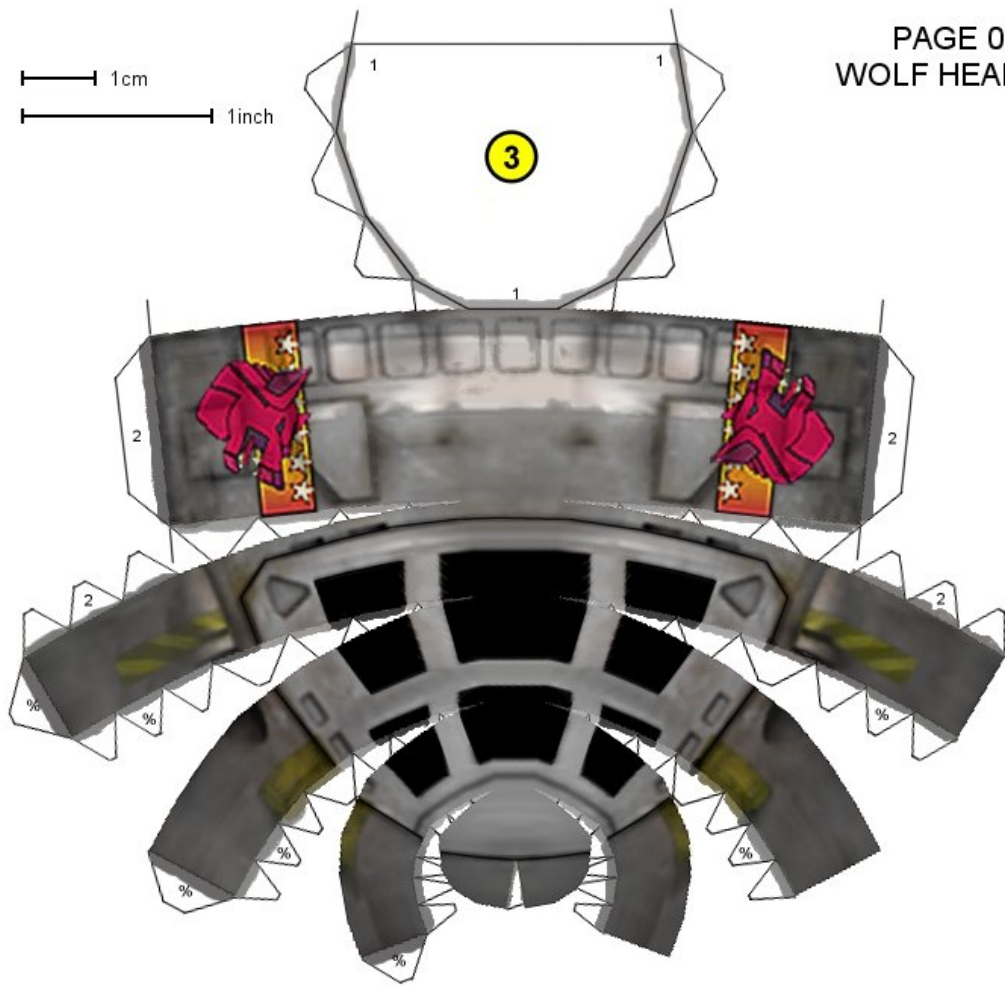

TIMBER WOLF (MADCAT)

Made by Walter in 2007
Visit www.nebulastation.net for more info

v 1.1

1 cm
1 inch

1cm
1inch

1 cm
1 inch

1 cm
1 inch

1cm
1inch