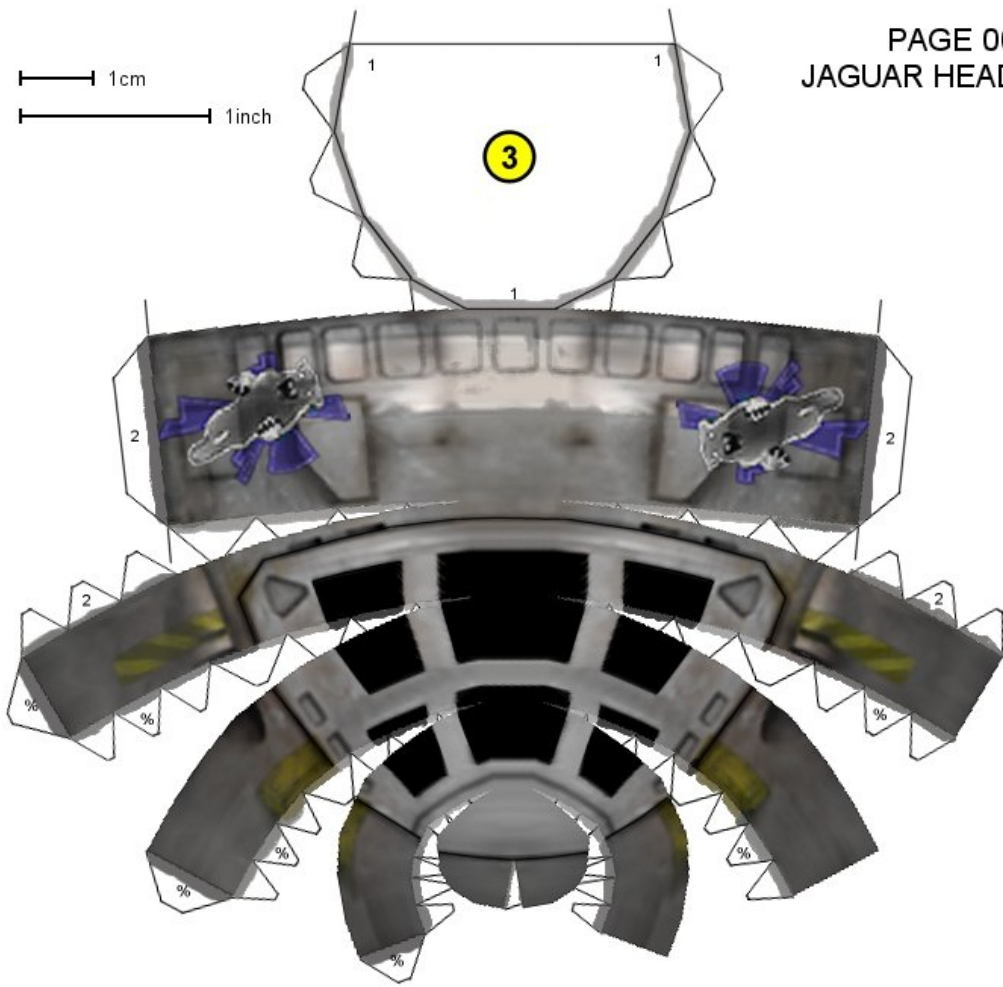

TIMBER WOLF (MADCAT)

Made by Walter in 2007
Visit www.nebulastation.net for more info

v 1.1

1 cm
1 inch

1cm
1inch

1 cm
1 inch

1 cm
1 inch

1cm
1inch