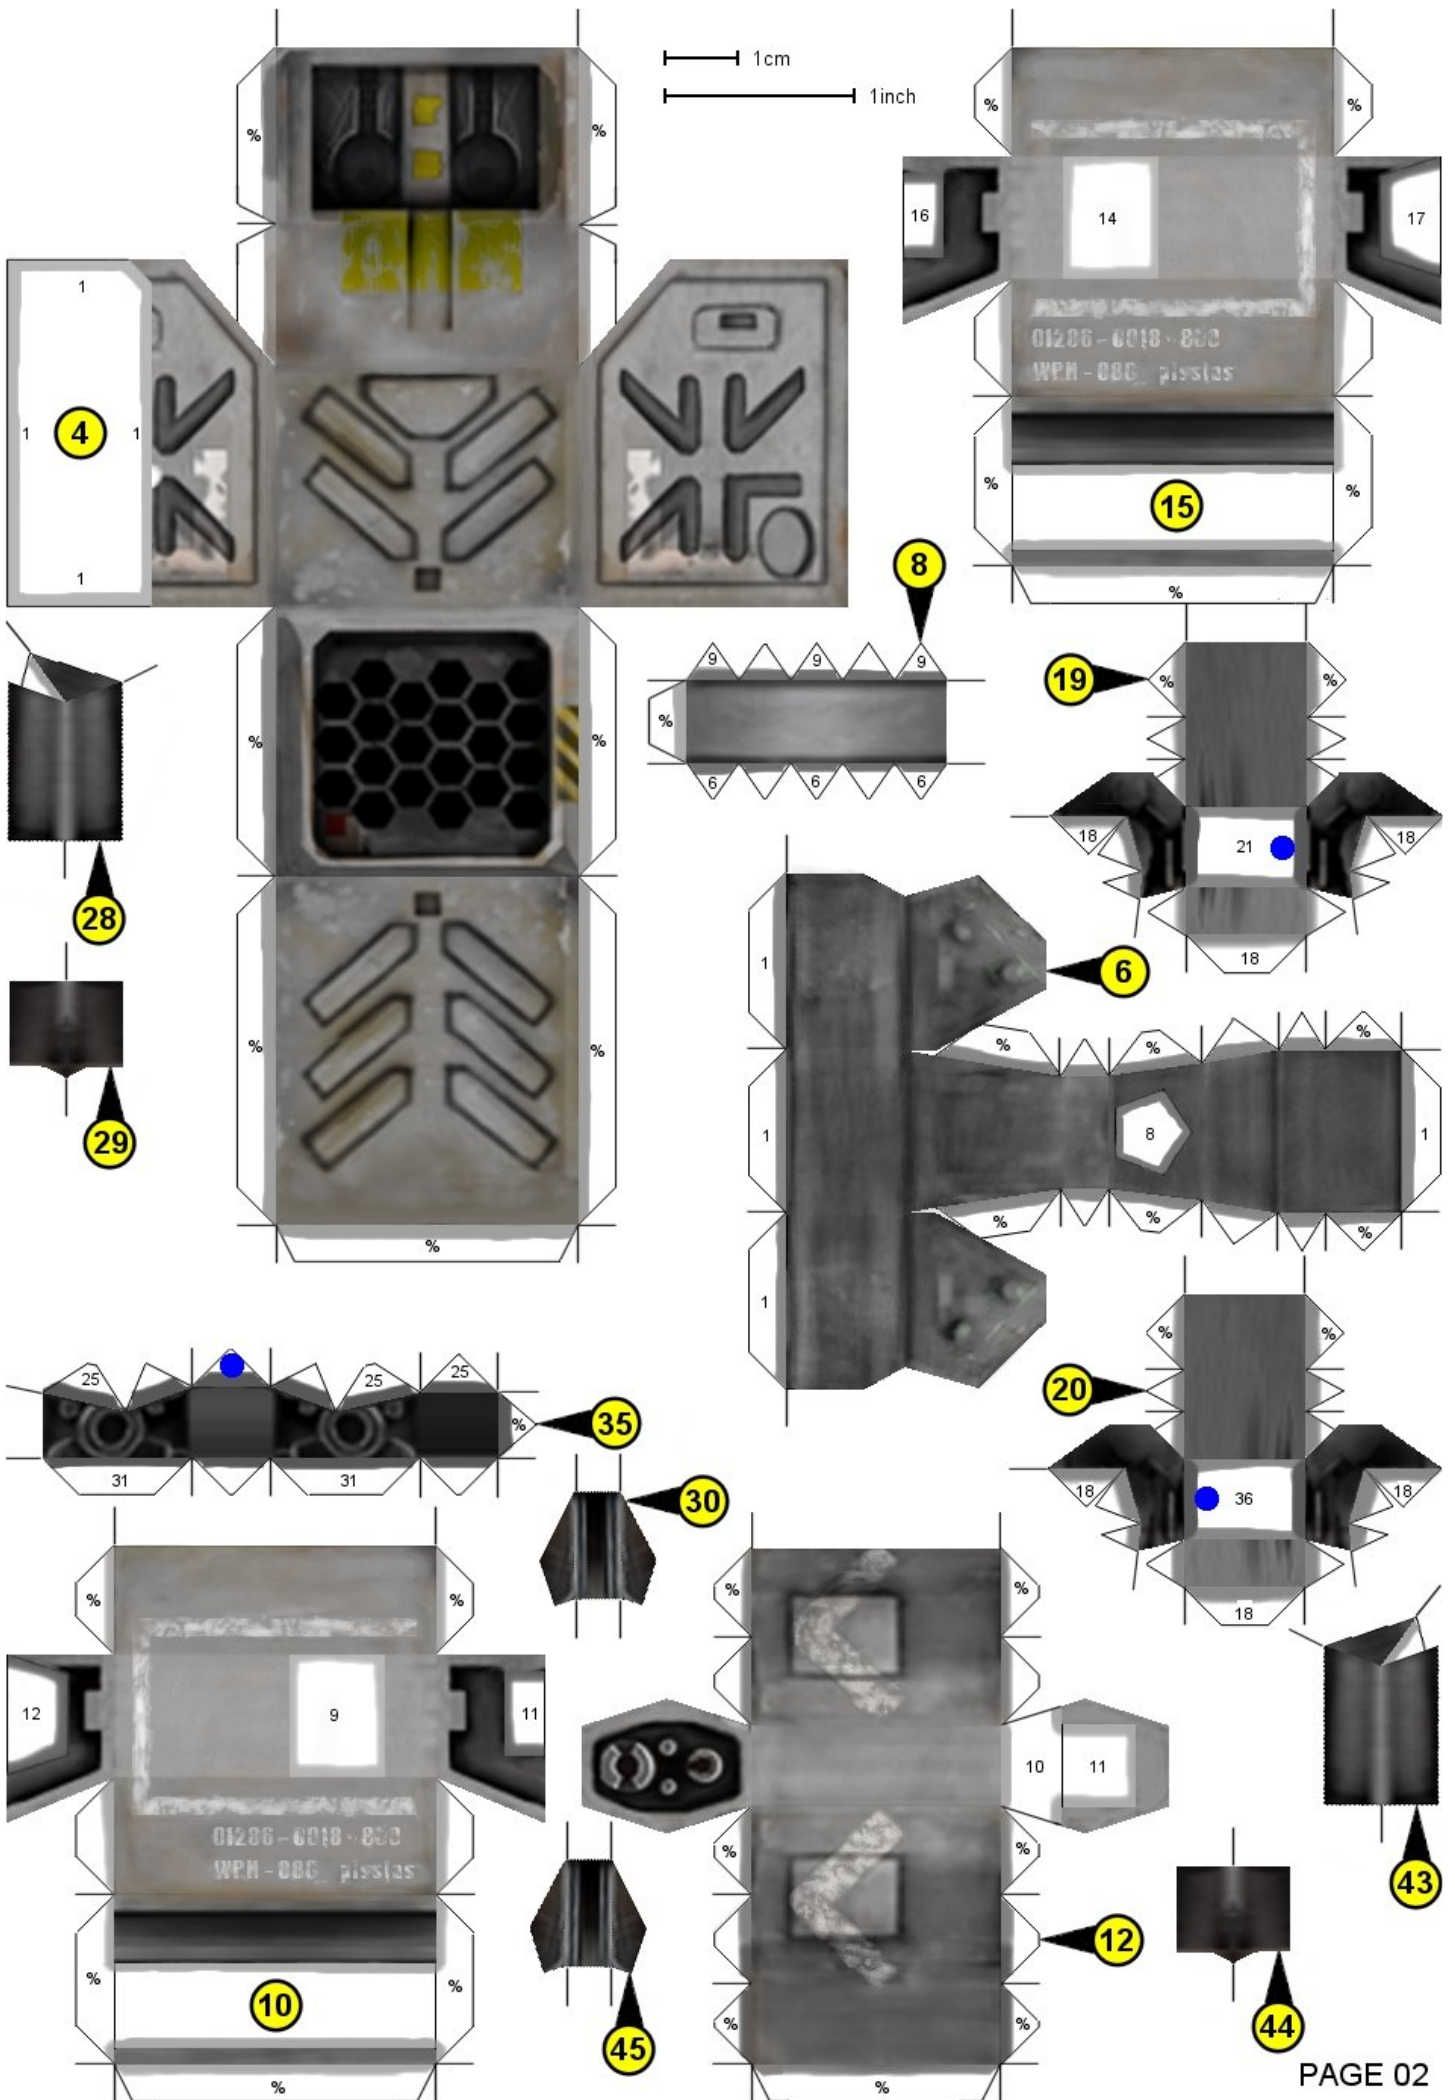

TIMBER WOLF (MADCAT)

Made by Walter in 2007
Visit www.nebulastation.net for more info

v 1.1

1 cm
1 inch

1cm
1inch

1 cm
1 inch

1 cm
1 inch

1cm
1inch