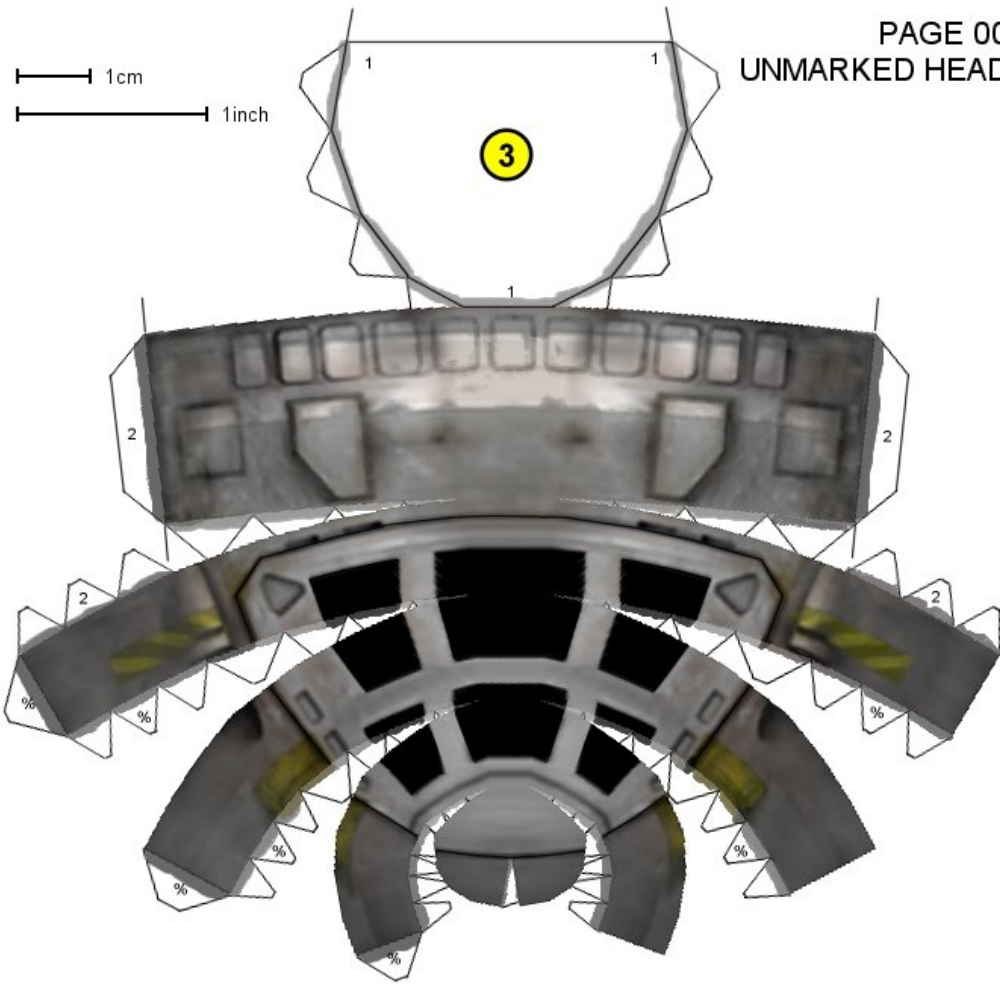

TIMBER WOLF (MADCAT)

Made by Walter in 2007
Visit www.nebulastation.net for more info

v 1.1

1 cm
1 inch

1cm
1inch

1 cm
1 inch

1 cm
1 inch

1cm
1inch