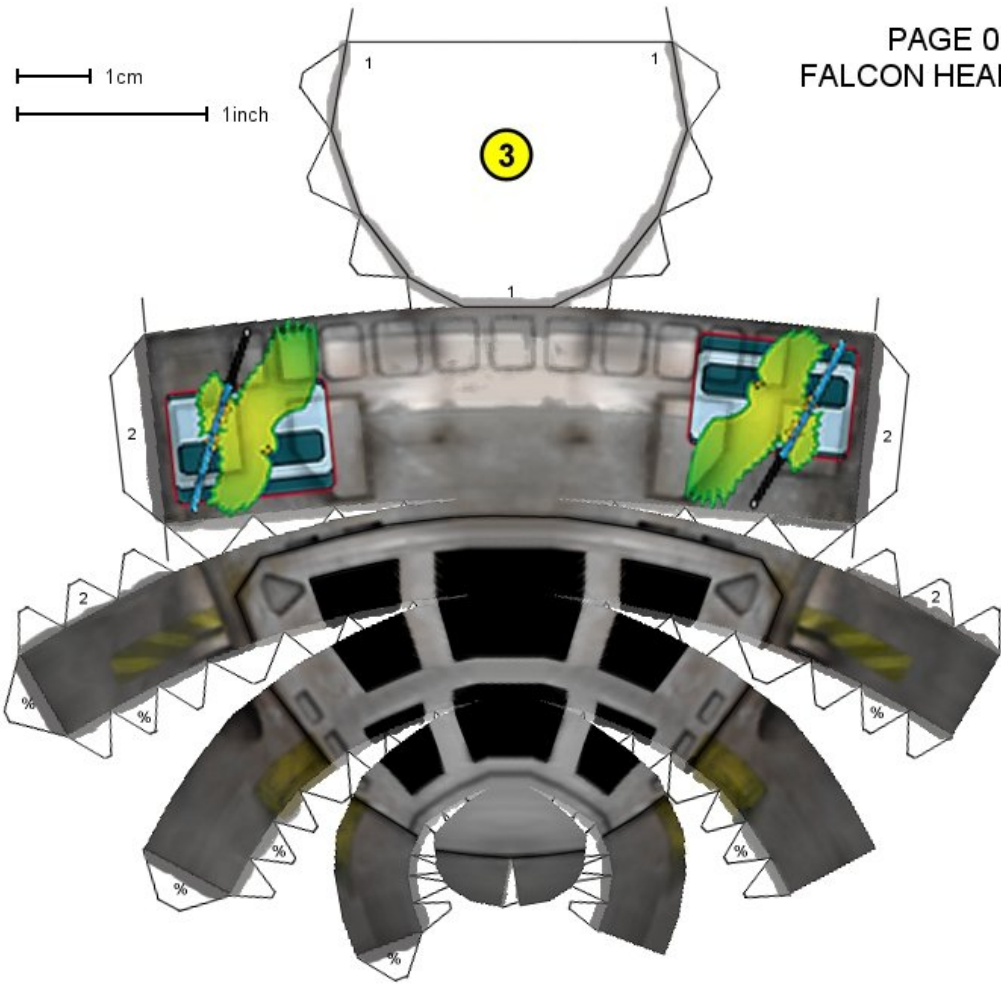

TIMBER WOLF (MADCAT)

Made by Walter in 2007
Visit www.nebulastation.net for more info

v 1.1

1 cm
1 inch

1cm
1inch

1 cm
1 inch

1 cm
1 inch

1cm
1inch