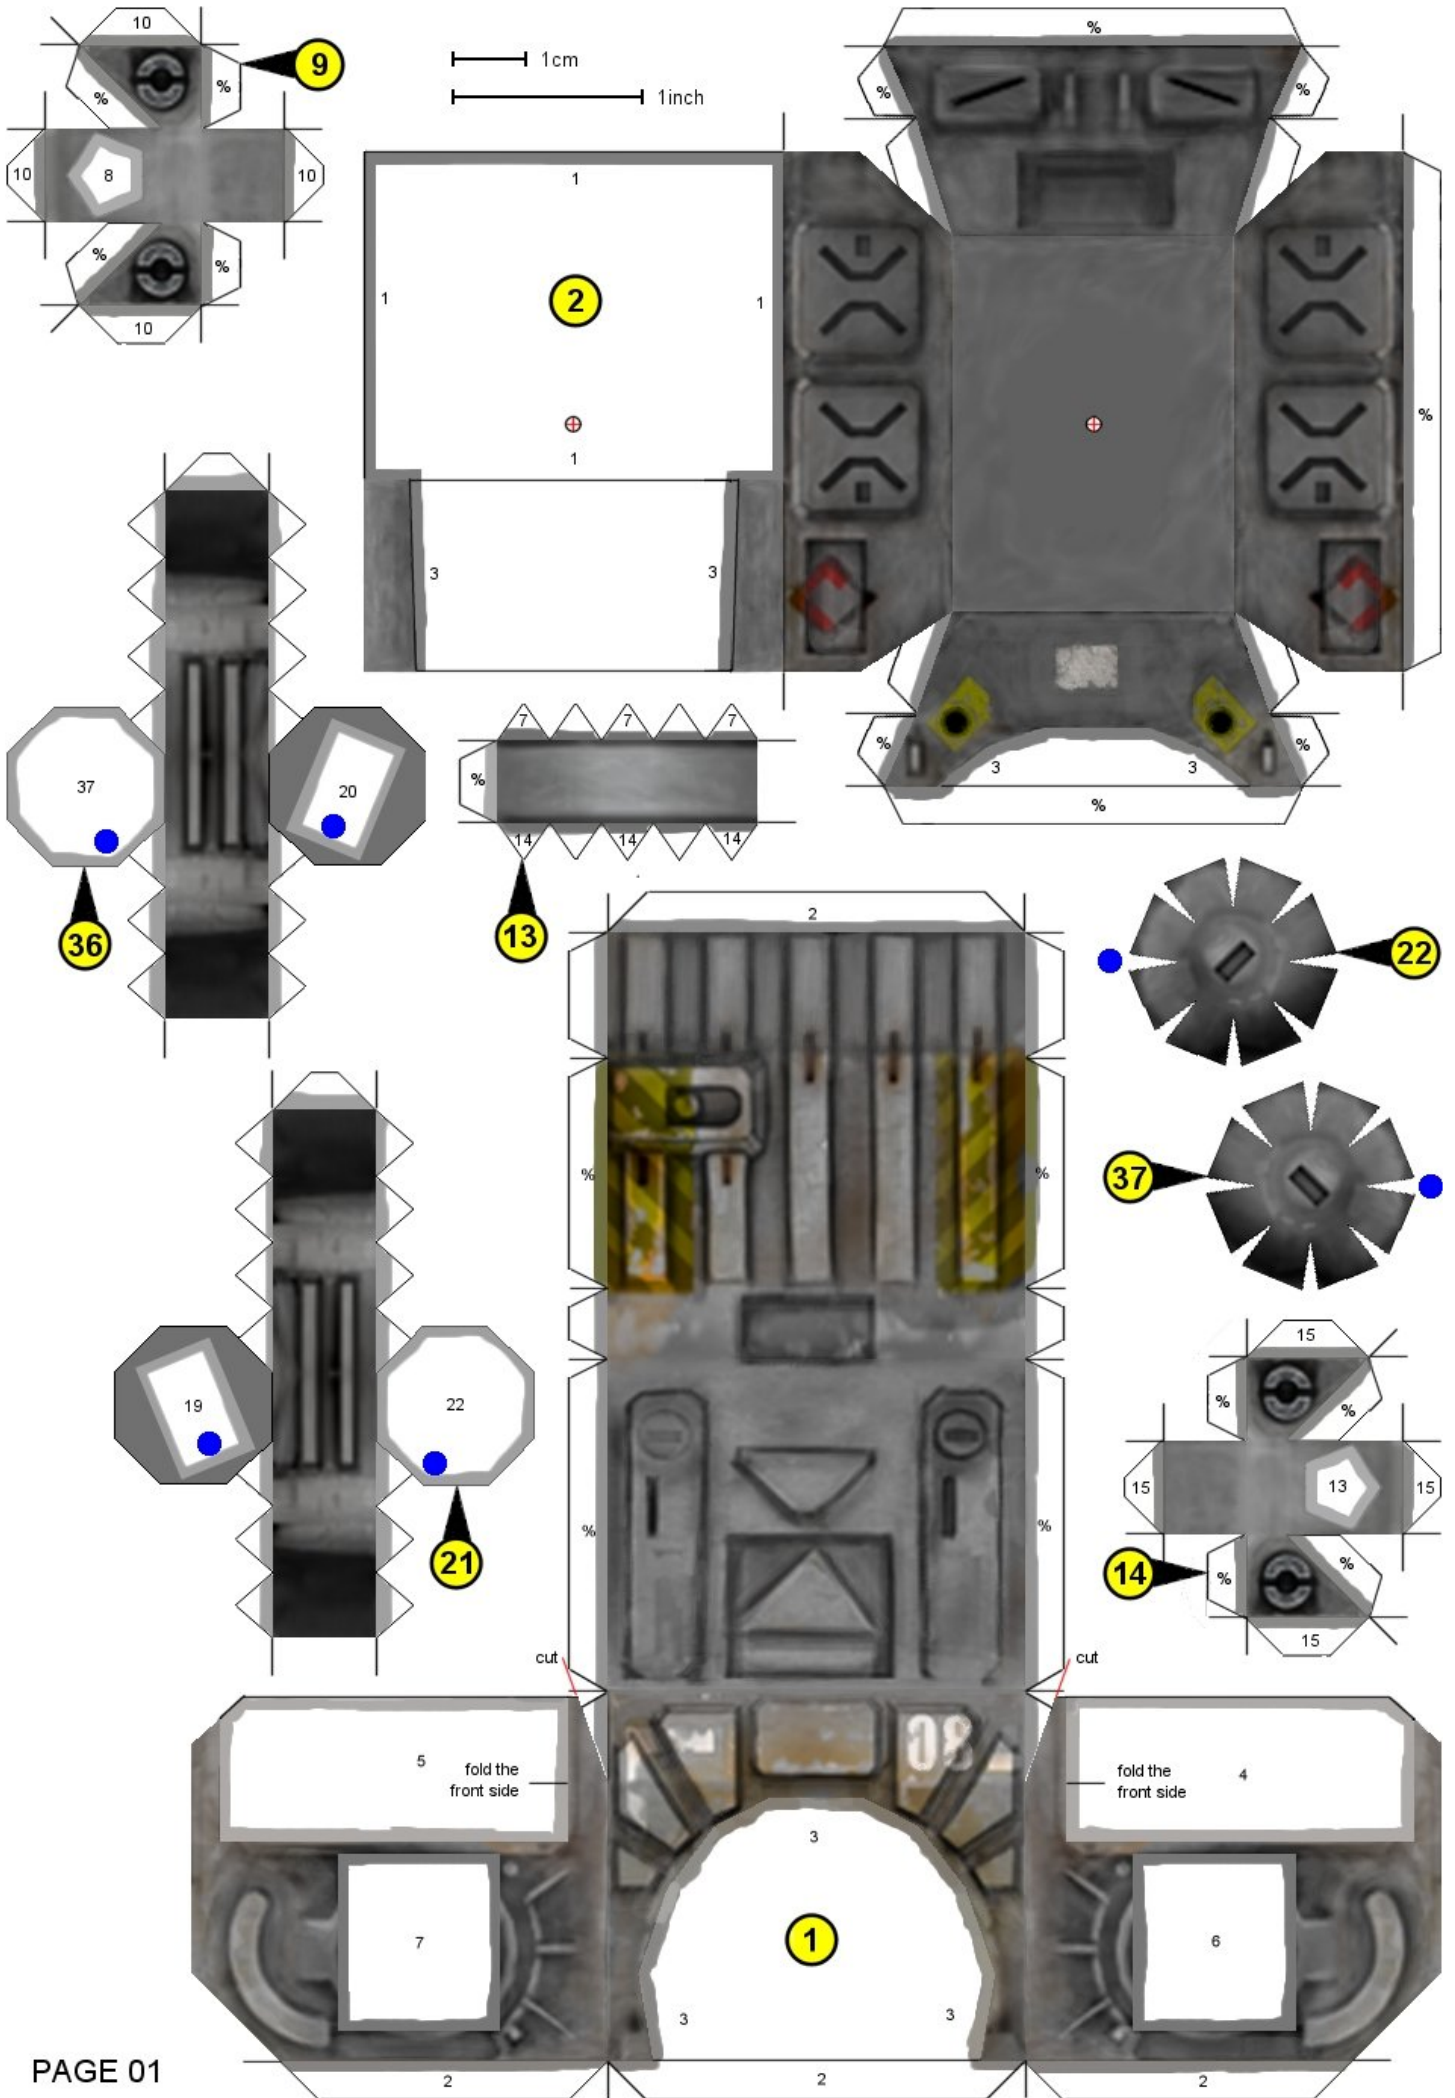

TIMBER WOLF (MADCAT)

Made by Walter in 2007
Visit www.nebulastation.net for more info

v 1.1

1 cm
1 inch

1cm
1inch

1 cm
1 inch

1 cm
1 inch

1cm
1inch